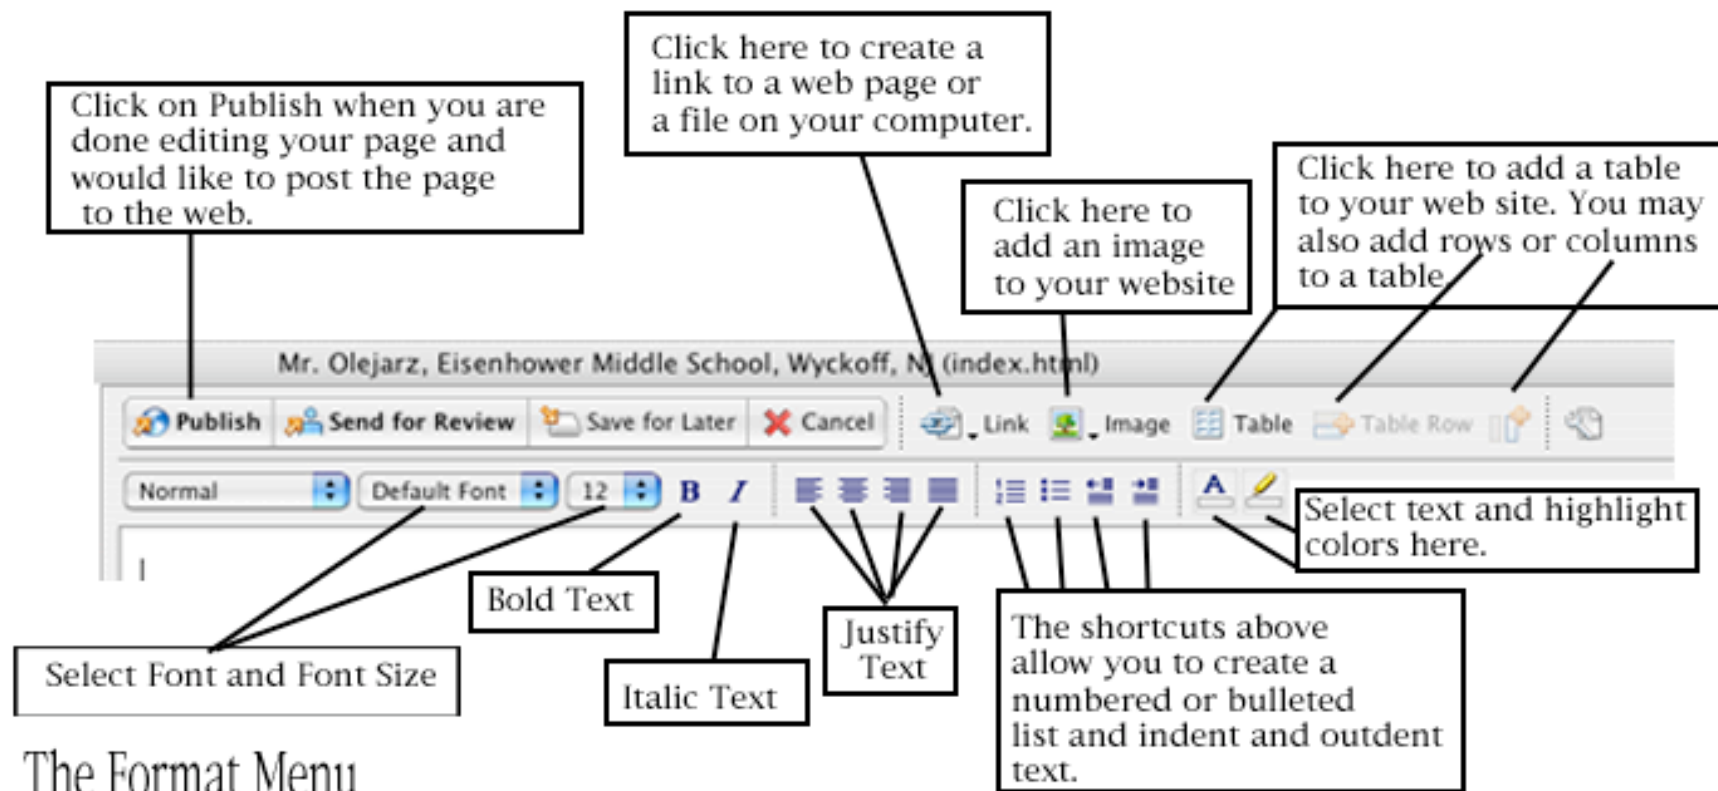

## The Format Menu

The Bookmarks Menu functions like the Favorites Menu in Explorer. You may bookmark pages like Google or other frequently used sites.

The Insert Menu has options for inserting links, tables, horizontal rules (lines), images, movies, the date, and even a Google Search field.

The Table Menu lists all of the options you need to customize a table.