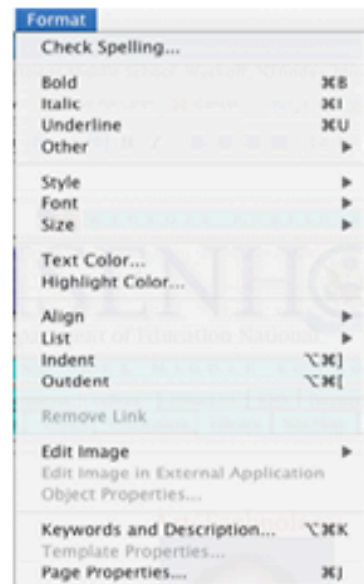

# Working with Contibute in the Edit Mode

## The Format Menu

## Edit Mode - General Menu Information

Check Spelling is found in the Format Menu. The Format Menu also contains all of the text editing options like Bold, Italic, Underline. You may use the Style, Font and Size options to edit text.